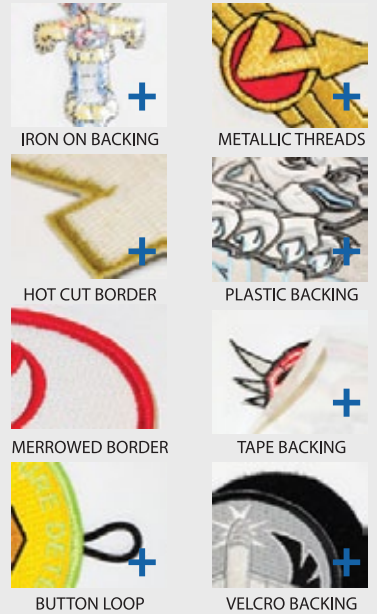

CUSTOM PATCH OPTIONS