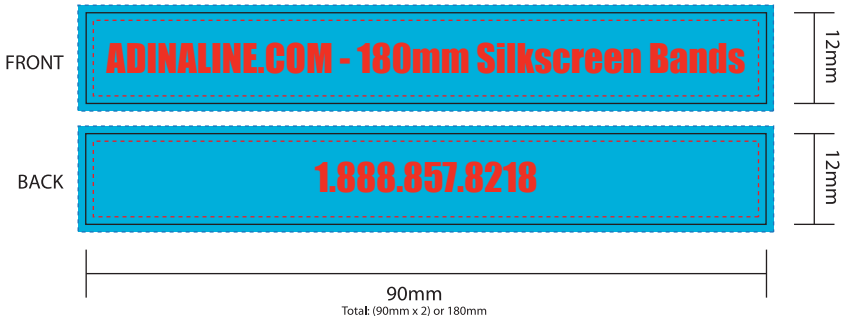

(Includes 2 Solid Coated PMS Colors)

NOTE: Silkscreen wristbands can choose 1 color for the band and 1 color for the imprint at no extra charge
For an additional charge, up to 4 colors can be included in the imprint

Product #: AD-SSSW
Silkscreen Silicone Wristbands
Size: 180mm x 12mm

-  Cut Margin; Represents area in which all copy should be placed
-  Cut Line / Die Line; Represents the edge of the product
-  Bleed Line; Represents how far the image/color should extend to