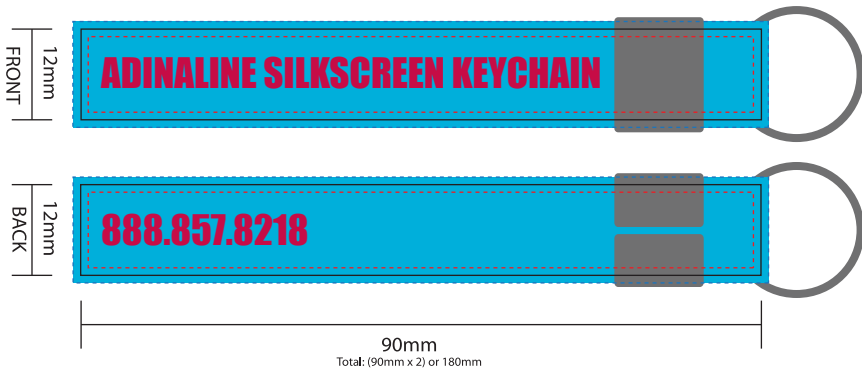

(Includes 2 Solid Coated PMS Colors)

NOTE: With Silkscreened wristbands you can choose 1 color for the band and 1 color for the imprint at no extra charge
For an additional charge, up to 4 colors can be included in the imprint

Product #: AD-KCSW
Key Chain Silkscreen Wristbands
Size: 180mm x 12mm

-  Cut Margin; Represents area in which all copy should be placed
-  Cut Line / Die Line; Represents the edge of the product
-  Bleed Line; Represents how far the image/color should extend to