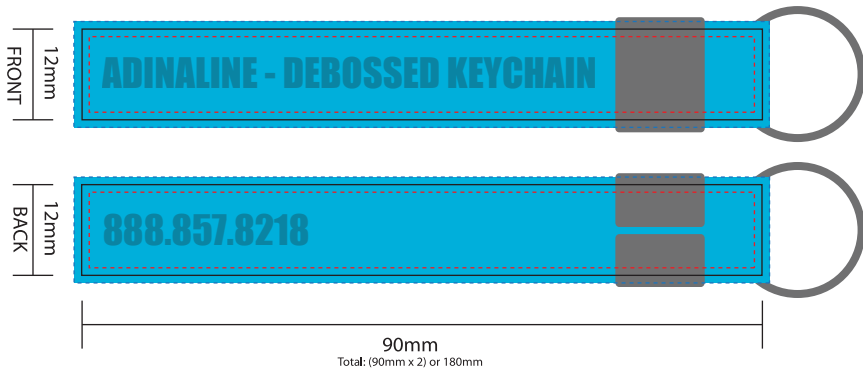

(Includes 1 Solid Coated PMS Color)

NOTE: With debossed wristbands, you can choose one color to represent both your text and wristband

 **Pantone#: 312 C**

Product #: AD-KCSW
Key Chain Debossed Wristbands
Size: 180mm x 12mm

-  Cut Margin; Represents area in which all copy should be placed
-  Cut Line / Die Line; Represents the edge of the product
-  Bleed Line; Represents how far the image/color should extend to