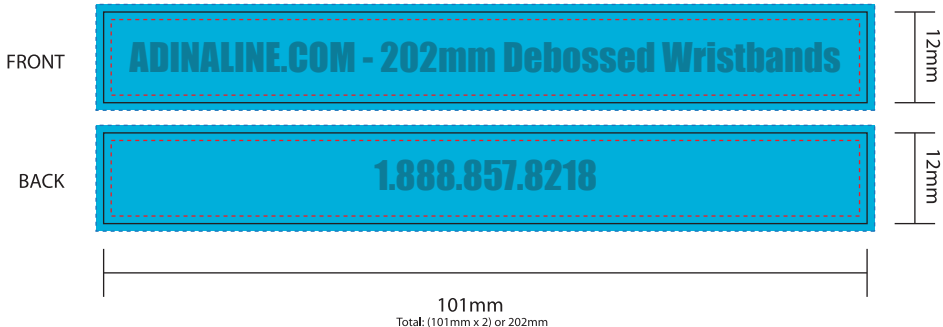

(Includes 1 Solid Coated PMS Color)

NOTE: Standard Debossed Wristbands have the same color text as band - Imprint can be supplied in Black

101mm

Total: (101mm x 2) or 202mm

 **Pantone#: 312 C**

Product #: AD-DSW  
Debossed Silicone Wristbands  
Size: 202mm x 12mm

-  Cut Margin; Represents area in which all copy should be placed
-  Cut Line / Die Line; Represents the edge of the product
-  Bleed Line; Represents how far the image/color should extend to