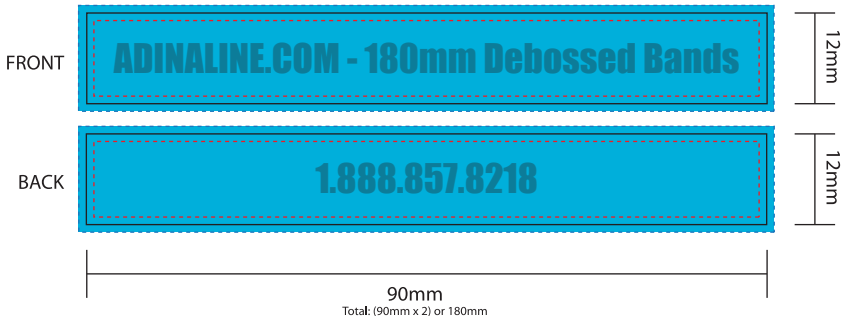

(Includes 1 Solid Coated PMS Color)

NOTE: Standard Debossed Wristbands have the same color text as band - Imprint can be supplied in Black

 **Pantone#: 312 C**

Product #: AD-DSW
Debossed Silicone Wristbands
Size: 180mm x 12mm

-  Cut Margin; Represents area in which all copy should be placed
-  Cut Line / Die Line; Represents the edge of the product
-  Bleed Line; Represents how far the image/color should extend to