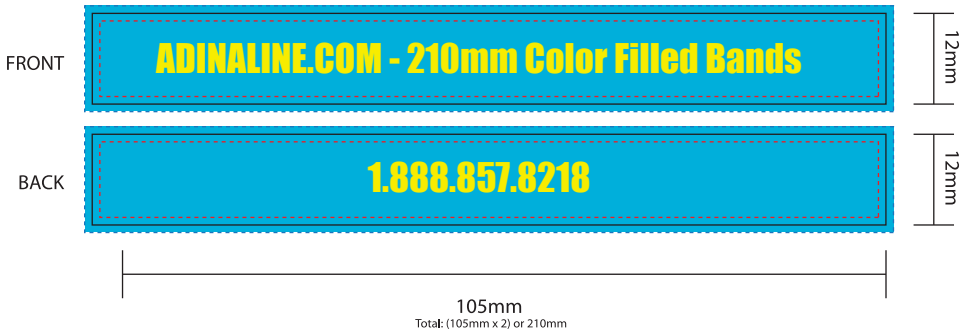

(Includes 2 Solid Coated PMS Colors)

NOTE: With Color Filled wristbands you can choose 1 color for the band and 1 color for the imprint at no extra charge
For an additional charge, up to 4 colors can be included in the imprint

 **Pantone#: 312 C**

 **Pantone#: 3955 C**

Product #: AD-SSSW
Color Filled Silicone Wristbands
Size: 210mm x 12mm

-  Cut Margin; Represents area in which all copy should be placed
-  Cut Line / Die Line; Represents the edge of the product
-  Bleed Line; Represents how far the image/color should extend to